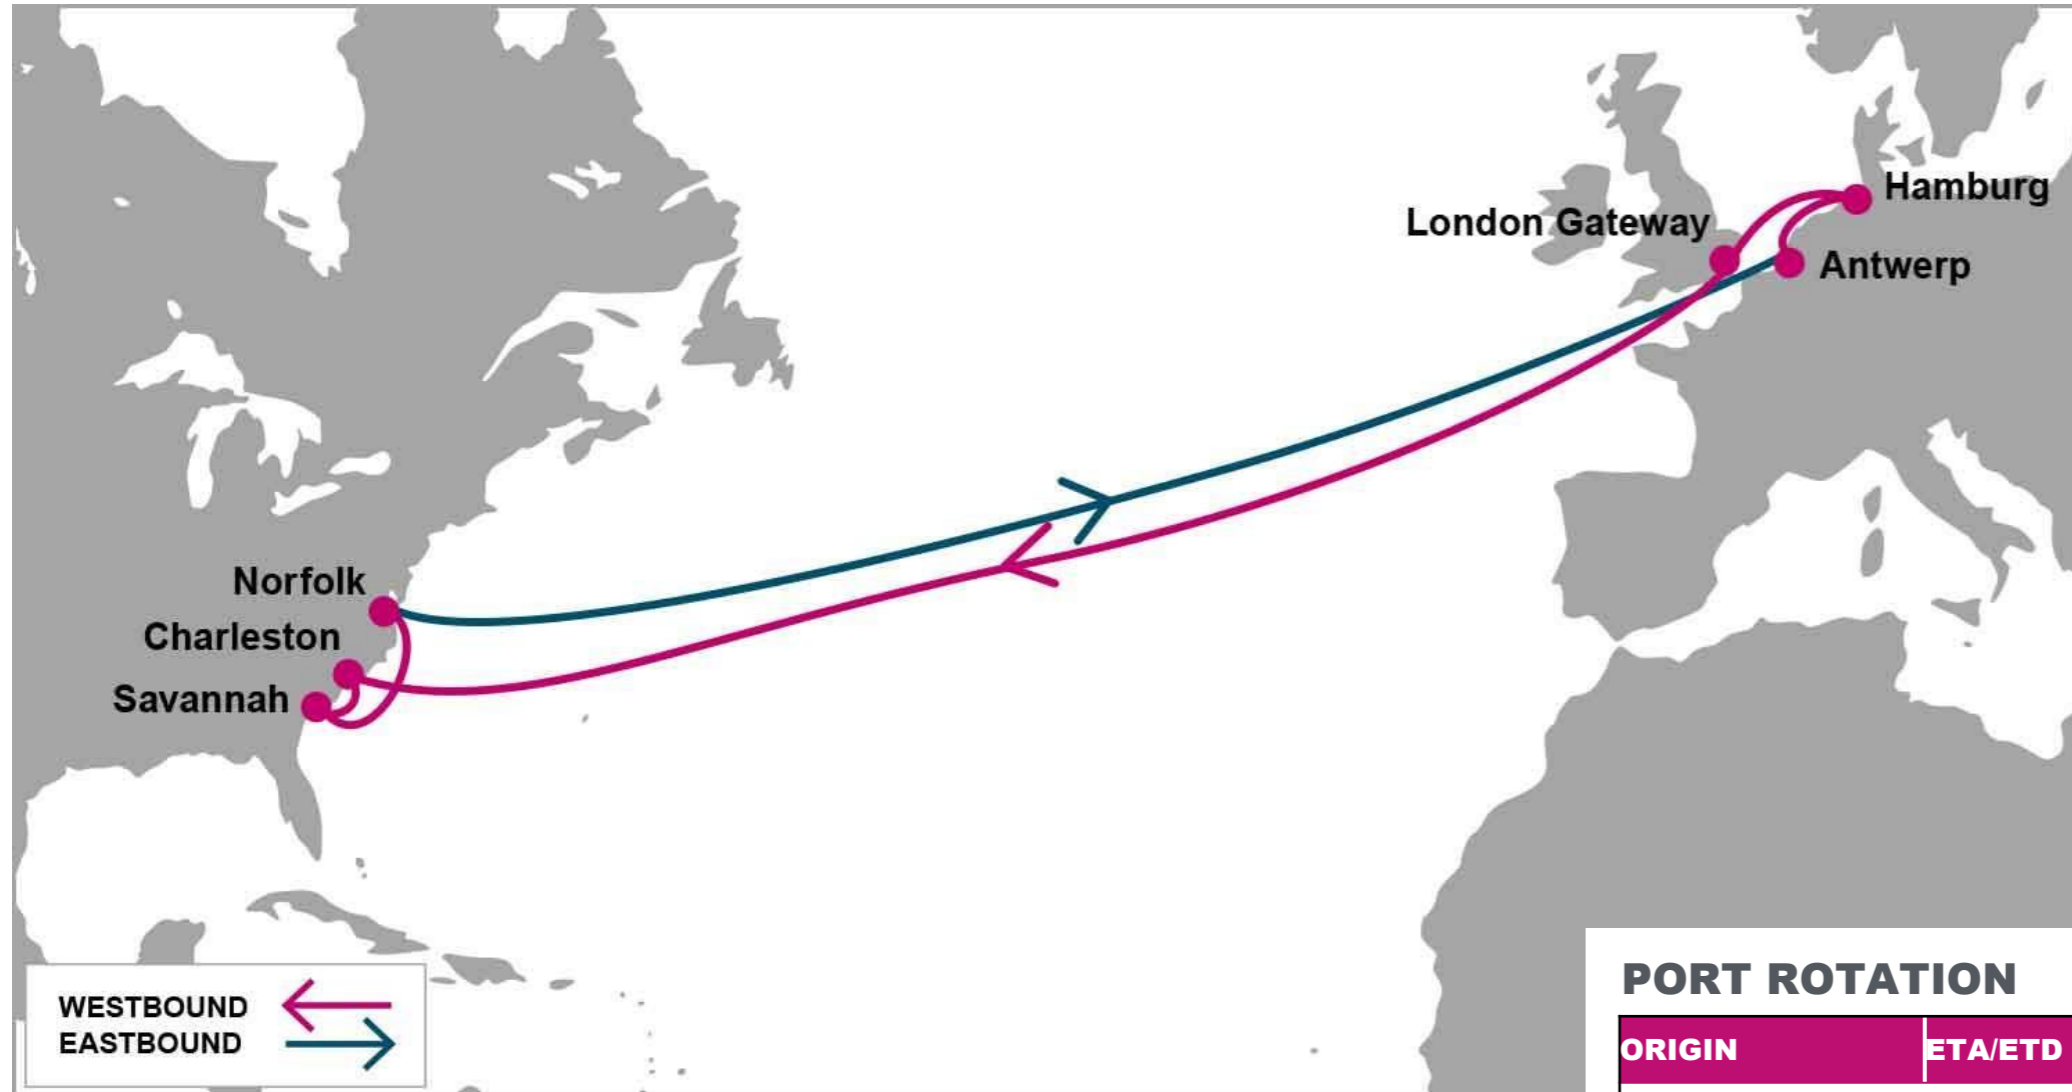

For more information, please click [here](#)

PORT ROTATION

(Terminals are subject to change)

ORIGIN	ETA/ETD	TERMINAL
Antwerp	FRI/SUN	PSA Europe Terminal
Hamburg	MON/WED	Container Terminal Altenwerder (CTA)
London Gateway	THU/FRI	DP World London Gateway Port
Charleston	MON/WED	Wando Welch Terminal (WWT)
Savannah	FRI/SAT	Garden City Terminal
Norfolk	TUE/WED	Norfolk International Terminal (NIT)
Antwerp	FRI/SUN	PSA Europe Terminal
Turnaround days: 35		

W/B	CHS	SAV	ORF	E/B	ANR	HAM	LGP
ANR	15	19	23	CHS	16	19	22
HAM	12	16	20	SAV	13	16	19
LGP	10	14	18	ORF	9	12	15

KEY TRANSIT TABLE - UNLOCODE PORT NAME & COUNTRY NAME

ANR: Antwerp, Belgium | **HAM:** Hamburg, Germany | **LGP:** London Gateway, UK | **CHS:** Charleston, USA | **SAV:** Savannah, USA | **ORF:** Norfolk, USA

NOTE: Transit times and port rotation are as of now and subject to change