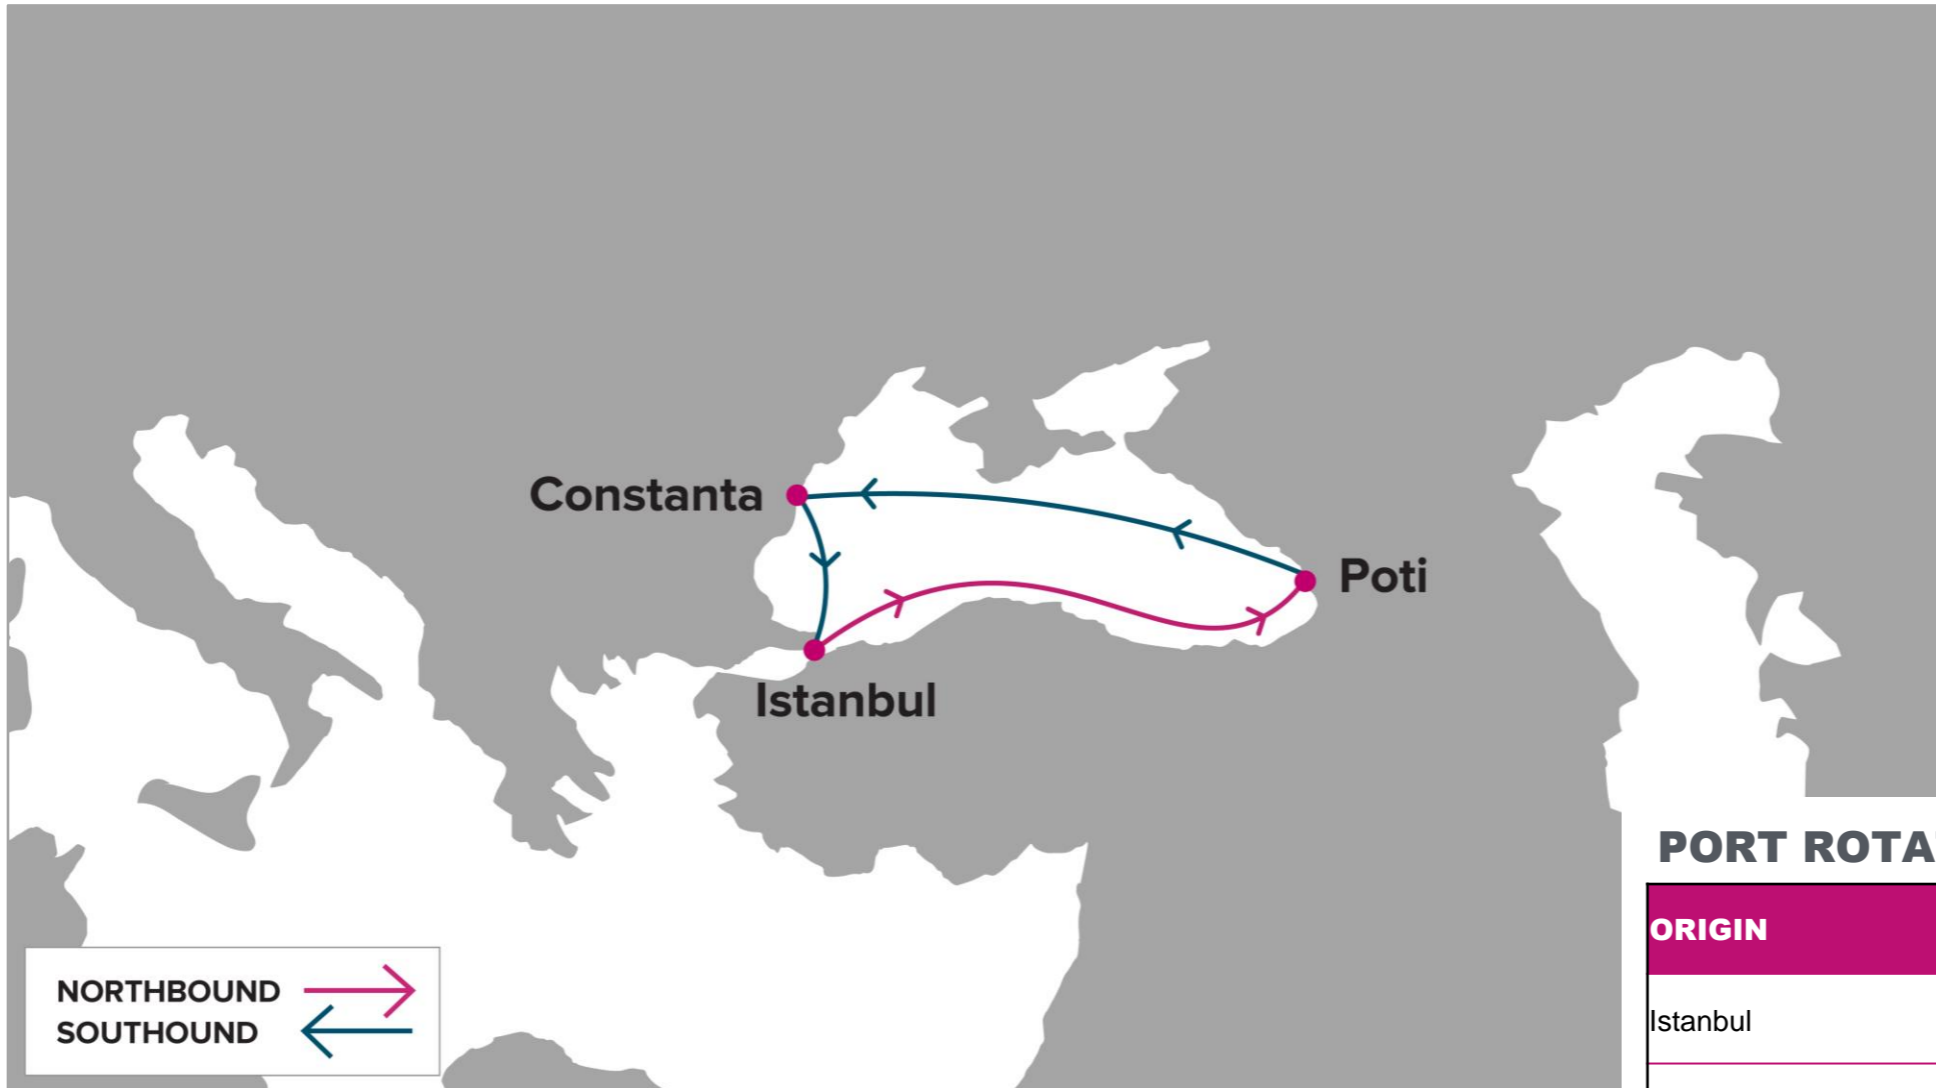

For more information, please click [here](#)

PORT ROTATION

(Terminals are subject to change)

ORIGIN	ETA/ETD	TERMINAL
Istanbul	TUE/WED	Kumport
Istanbul	WED/THU	Mardas
Poti	SUN/WED	APM Terminals POTI
Constanta	FRI/SUN	Constanta SC SOCEP SA
Istanbul	TUE/WED	Kumport
Turnaround days:		14 Days

N/B	PTI	CND	S/B	IST	IST
IST	4	9	PTI	6	7
IST	3	8	CND	2	3

KEY TRANSIT TABLE - UNLOCODE PORT NAME & COUNTRY NAME

IST: Istanbul, Türkiye | **PTI:** Poti, Georgia | **CND:** Constanta, Romania

NOTE: Transit times and port rotation are as of now and subject to change