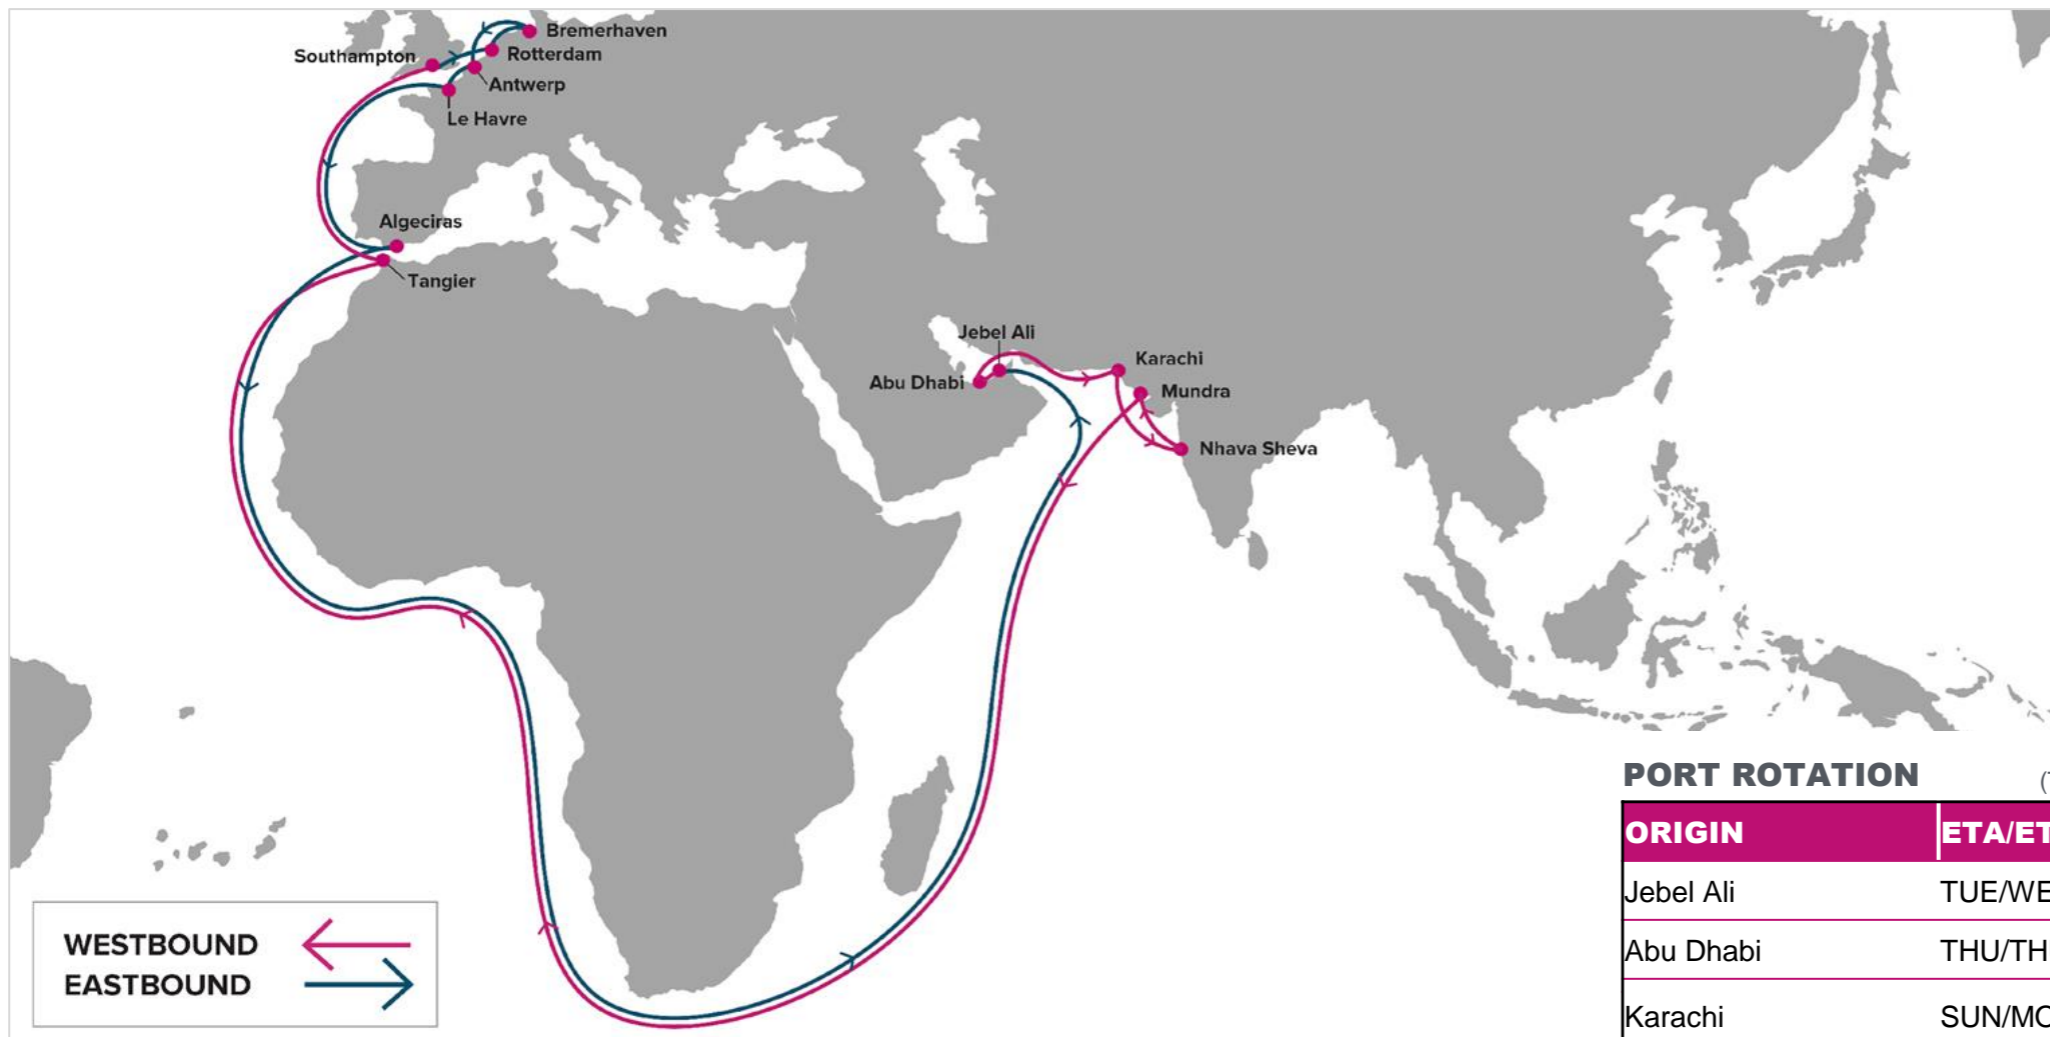

For more information, please click [here](#)

**PORT ROTATION**

(Terminals are subject to change)

ORIGIN	ETA/ETD	TERMINAL
Jebel Ali	TUE/WED	DP World Jebel Ali - Terminal 4
Abu Dhabi	THU/THU	CSP Abu Dhabi Terminal
Karachi	SUN/MON	South Asia Pakistan Terminals (SAPT)
Nhava Sheva	TUE/WED	Bharat Mumbai Container Terminal (BMCT)
Mundra	FRI/SAT	Adani CMA Mundra Terminal (ACMTPL)
Tangier	TUE/TUE	Eurogate
Southampton	SAT/SAT	DP World Southampton
Rotterdam	MON/THU	Rotterdam World Gateway (RWG)
Bremerhaven	WED/THU	Eurogate Container Terminal Bremerhaven
Antwerp	SAT/SUN	PSA Antwerp 913 (AIT)
Le Havre	WED/THU	Terminal de France (GMP)
Algerias	MON/TUE	TTI Algerias
Jebel Ali	TUE/WED	DP World Jebel Ali - Terminal 4
<b>Turnaround days:</b>		<b>84</b>

W/B	TNG	SOU	RTM	BRV	ANR	LEH	ALG	E/B	JEA	AUH	KHI	NSA	MUN
<b>JEA</b>	33	38	40	42	44	48	54	<b>TNG</b>	50	51	53	56	58
<b>AUH</b>	32	37	39	41	43	47	53	<b>SOU</b>	45	46	48	51	53
<b>KHI</b>	30	35	37	39	41	45	51	<b>RTM</b>	43	44	46	49	51
<b>NSA</b>	27	32	34	36	38	42	48	<b>BRV</b>	41	42	44	47	49
<b>MUN</b>	25	30	32	34	36	40	46	<b>ANR</b>	39	40	42	45	47
								<b>LEH</b>	35	36	38	41	43
								<b>ALG</b>	29	30	32	35	37

**KEY TRANSIT TABLE - UNLOCODE PORT NAME & COUNTRY NAME**

**JEA:** Jebel Ali, UAE | **AUH:** Abu Dhabi, UAE | **KHI:** Karachi, Pakistan | **NSA:** Nhava Sheva, India | **MUN:** Mundra, India | **TNG:** Tangier, Morocco | **SOU:** Southampton, UK | **RTM:** Rotterdam, Netherlands | **BRV:** Bremerhaven, Germany | **ANR:** Antwerp, Belgium | **LEH:** Le Havre, France | **ALG:** Algerias, Spain

NOTE: Transit times and port rotation are as of now and subject to change