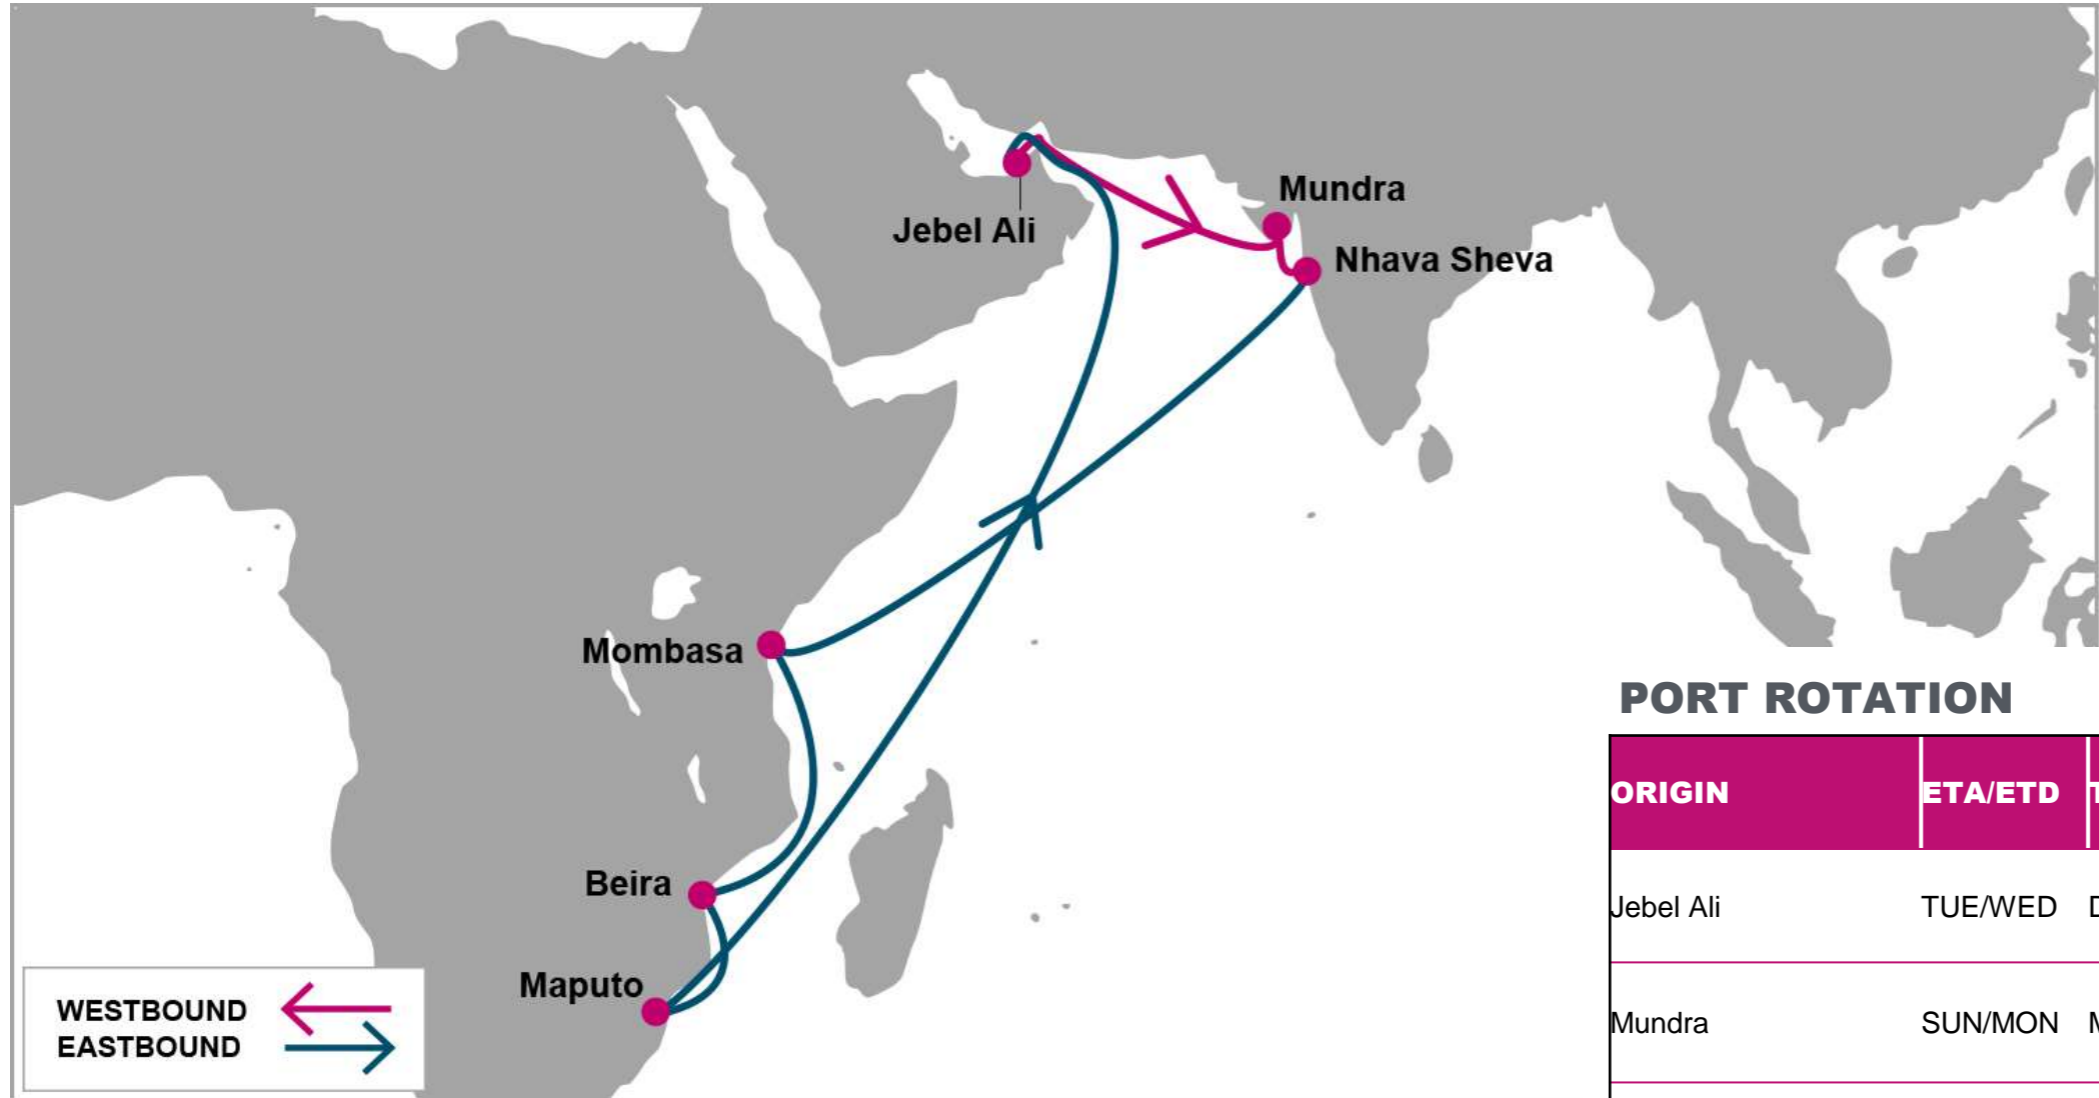

For more information, please click [here](#)

PORT ROTATION

(Terminals are subject to change)

ORIGIN	ETA/ETD	TERMINAL
Jebel Ali	TUE/WED	DP World Jebel Ali (Terminal 3)
Mundra	SUN/MON	Mundra International Container Terminal
Nhava Sheva	TUE/WED	NSICT Terminal
Mombasa	WED/THU	Kenya Ports Authority Container Terminal (KPA)
Beira	SUN/MON	Port of Beira
Maputo	WED/THU	DP World Maputo
Jebel Ali	TUE/WED	DP World Jebel Ali (Terminal 3)
Turnaround days: 35		

W/B	MUN	NSA	MBA	BEW	MPM	E/B	BEW	MPM	JEA	MUN	NSA
JEA	4	6	14	18	21	MBA	3	6	19	24	26
MUN		1	10	14	16	BEW		2	15	20	22
NSA			7	11	14	MPM			12	17	19

KEY TRANSIT TABLE - UNLOCODE PORT NAME & COUNTRY NAME

JEA: Jebel Ali, UAE | MUN: Mundra, India | MPM: Maputo, Mozambique | MBA: Mombasa, Kenya | BEW: Beira, Mozambique | NSA: Nhava Sheva, India

NOTE: Transit times and port rotation are as of now and subject to change